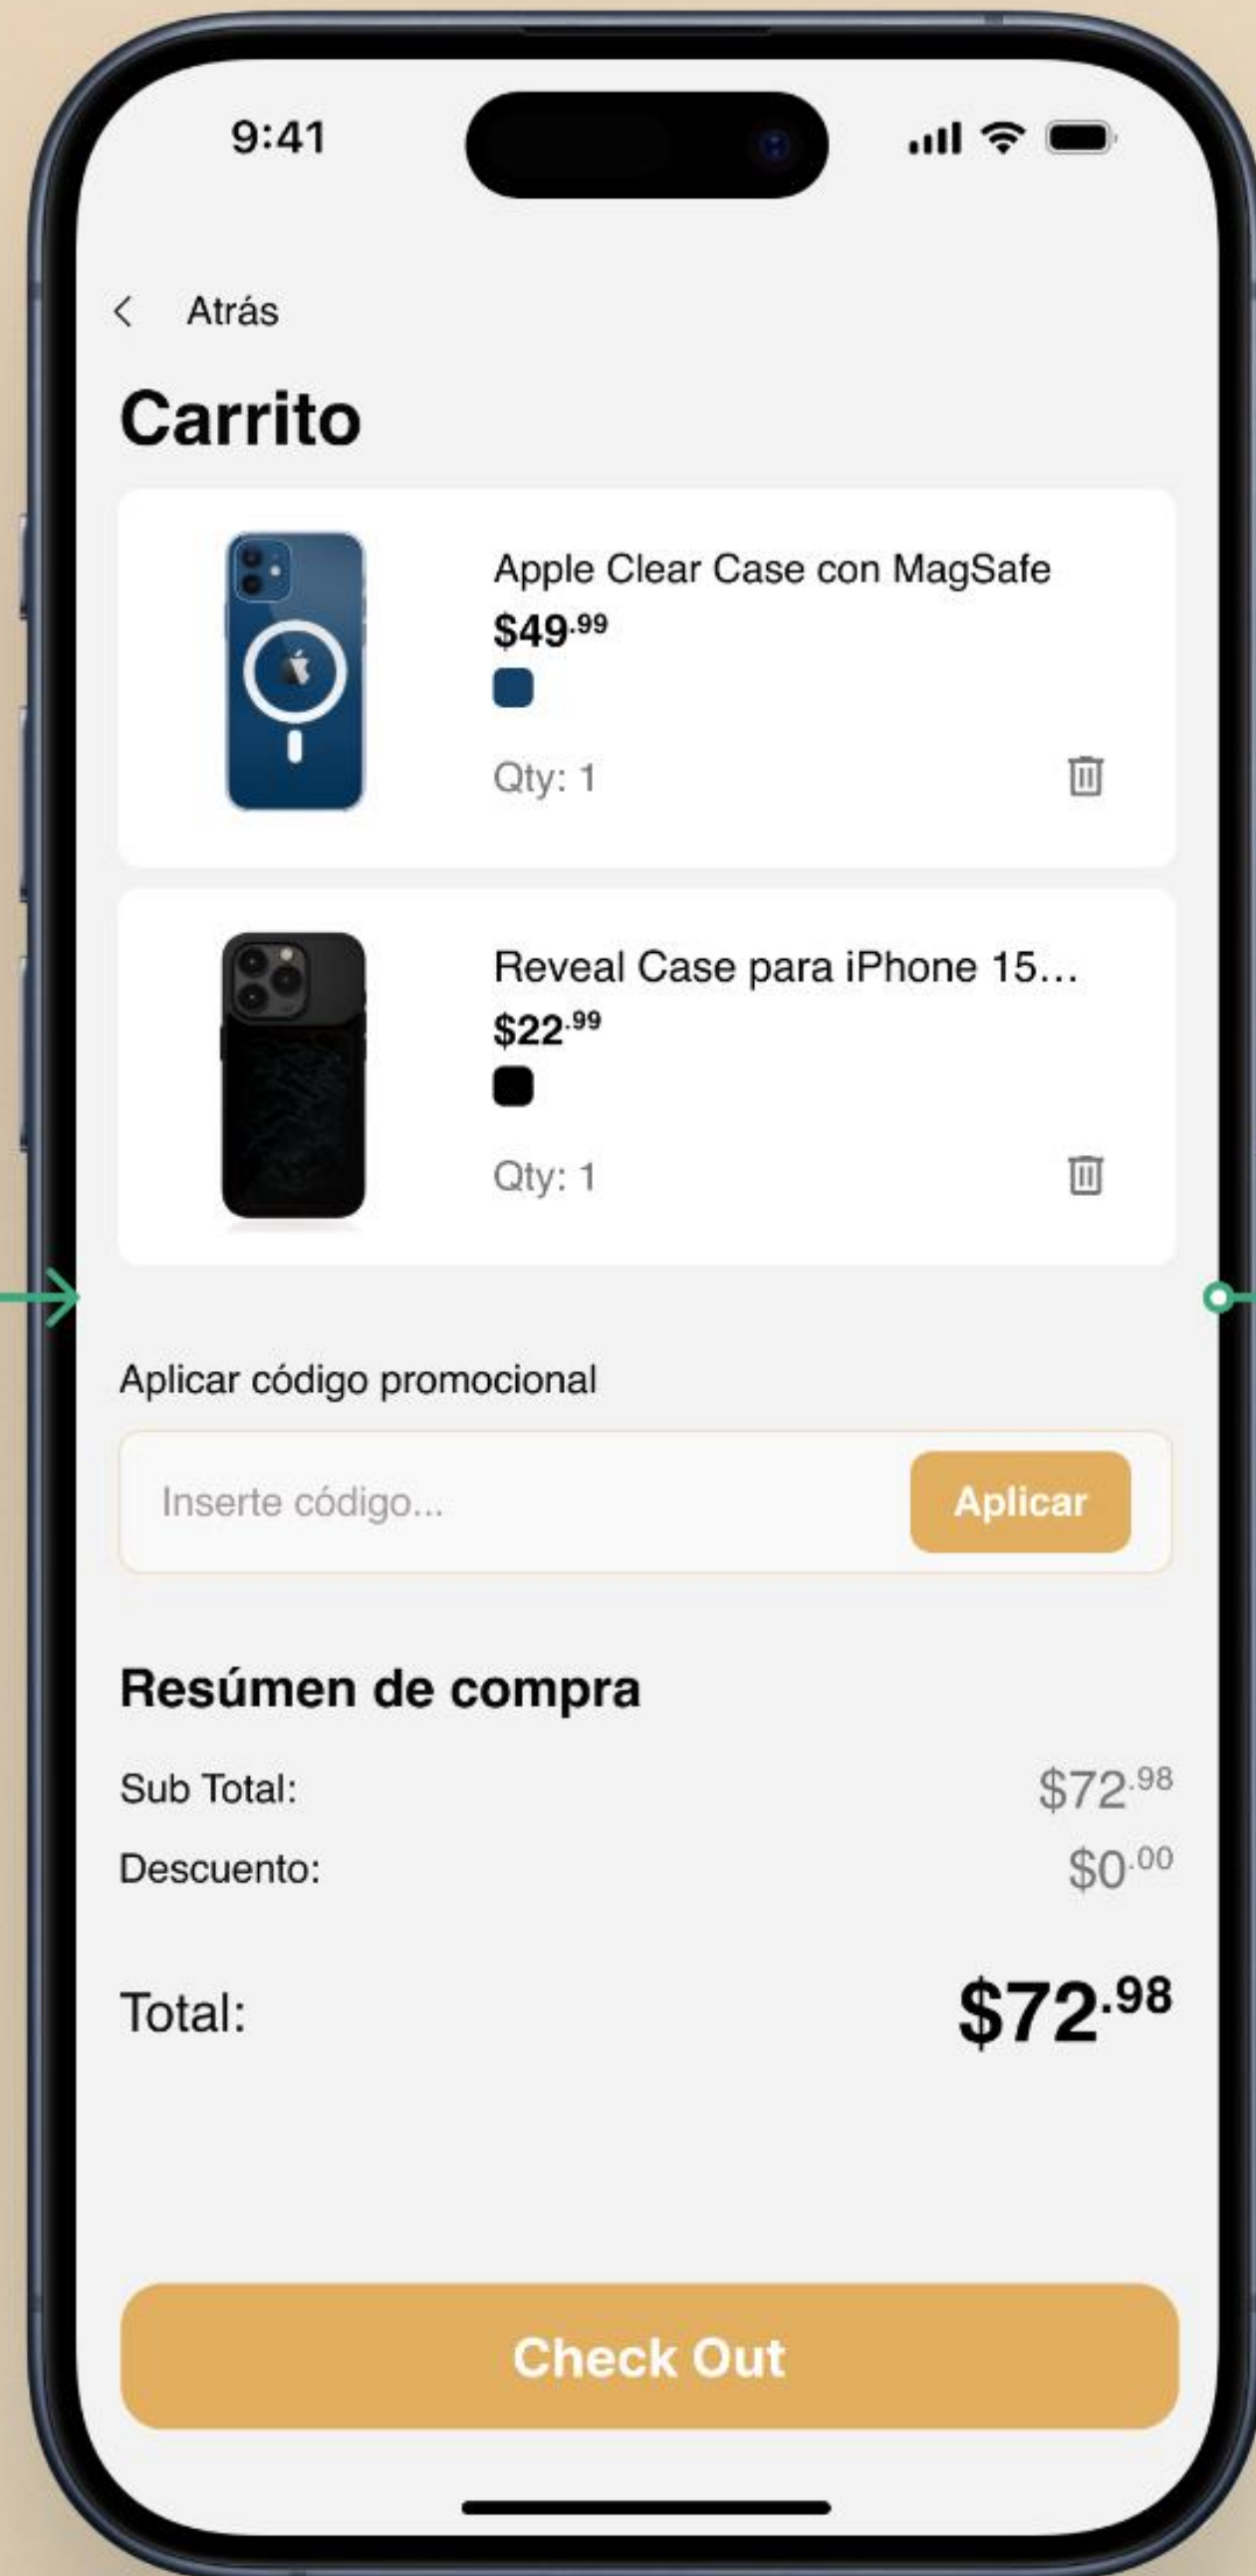

USER  
SURVEY

**UX**

Día 8 - Lista de chat - mute

Día 8 - Lista de chat - Delete

### Product page

Open cart

### Cart page

Tap on promo field